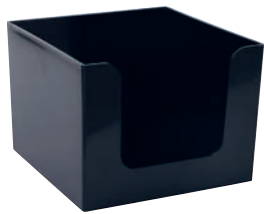

5-pcs Microfiber-Towel-Set, antibacterial, black  
2 big towels (40x40cm), 3 small towels (20x20cm)  
87% Polyester, 13% Polyamide  
**# 01796**

**NEW**

Napkin Holder  
stainless steel | 11 x 11 x 11cm  
stainless steel **# 02421**  
with copper plating **# 02421-COP**  
with black powder coating **# 02421-BLK**