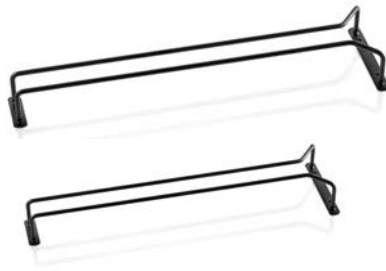

Napkin holder  
Powder-coated, black  
L 13,3cm | B 6,7cm | H 14cm  
# **1402-013**

Napkin holder for 33 napkins with 1/4 fold  
Powder-coated, black  
L 19cm | B 19cm | H 6,5cm  
# **1402-019**

Napkin holder **URBAN**, metal,  
black, for approx. 50 napkins  
L 19cm | B 19cm | H 7,5cm  
# **ASS11770**

Tip Tray  
black plastic  
# 00651-BLK

Tip Tray  
stainless steel  
# 00650

Check Pick  
Ø 7cm | H 15cm  
# 00636

Menu Card Clip – short  
harp stand | Ø 5,8cm | H 15cm  
# 00357

Menu Card Holder Ring  
Ø 5,5cm | H 5cm  
# 00214

Menu Card Clip  
8 x 8 x 2cm  
# 00635

Menu Card Clip – long  
harp stand | Ø 5,8cm | H 20cm  
# 00358

Glass Holder  
ceiling mount | 30,5cm  
# 00693  
ceiling mount | 41cm  
# 00694

Glass rail  
Powder-coated, black  
L 41,5cm # 1426-403  
L 61,5cm # 1426-603