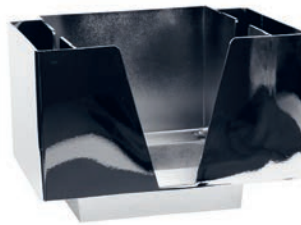

NEW

Napkin Holder
stainless steel | 11 x 11 x 11cm
stainless steel **# 02421**
with copper plating **# 02421-COP**
with black powder coating **# 02421-BLK**

Napkin Holder
14 x 14 x 10cm
clear # **00380-CLR**
black # **00380-BLK**
chrome optic # **00380-CHR**

Napkin Dispenser
stainless steel
00623

Bar Caddy
black | 25 x 11 x 15cm
00080-BLK

Bar Caddy
chrome optic | 24 x 11 x 15cm
00080-CHR

Bar Caddy
white | 25 x 11 x 15cm
00080-WHT

Bar Caddy
blue | 24 x 11 x 15cm
00080-BLU