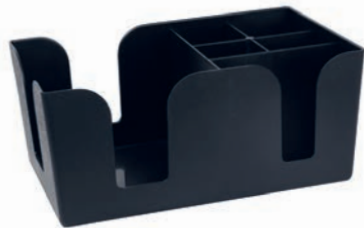

Bar Caddy
black | 25 x 11 x 15cm
00080-BLK