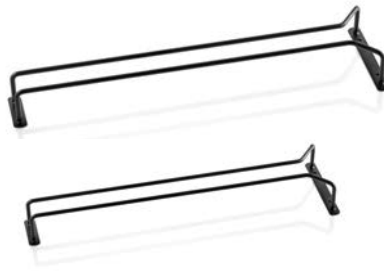

Napkin holder
Powder-coated, black
L 13,3cm | B 6,7cm | H 14cm
1402-013

Napkin holder for 33 napkins with 1/4 fold
Powder-coated, black
L 19cm | B 19cm | H 6,5cm
1402-019

Napkin holder **URBAN**, metal,
black, for approx. 50 napkins
L 19cm | B 19cm | H 7,5cm
ASS11770

Tip Tray
black plastic
00651-BLK

Tip Tray
stainless steel
00650

Check Pick
Ø 7cm | H 15cm
00636

Menu Card Clip – short
harp stand | Ø 5,8cm | H 15cm
00357

Menu Card Holder Ring
Ø 5,5cm | H 5cm
00214

Menu Card Clip
8 x 8 x 2cm
00635

Menu Card Clip – long
harp stand | Ø 5,8cm | H 20cm
00358

Glass Holder
ceiling mount | 30,5cm
00693
ceiling mount | 41cm
00694

Glass rail
Powder-coated, black
L 41,5cm # 1426-403
L 61,5cm # 1426-603

Slide Order Rack
aluminium | 90cm
00179