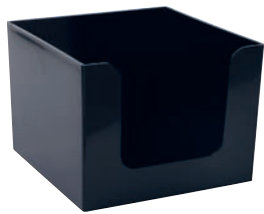

NEW

Napkin Holder
stainless steel | 11 x 11 x 11cm
stainless steel **# 02421**
with copper plating **# 02421-COP**
with black powder coating **# 02421-BLK**

Napkin Holder
14 x 14 x 10cm
clear # **00380-CLR**
black # **00380-BLK**
chrome optic # **00380-CHR**