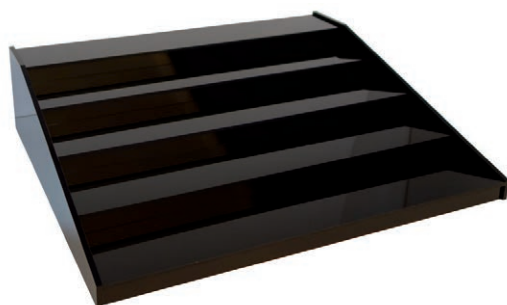

### SMALL

LED  
6cm | acrylic | 50 x 10 x 6cm  
# 01147-LED

WITHOUT LED  
6cm | acrylic | 50 x 10 x 6cm  
# 01147

Bottle Stair  
acrylic | 3 steps | 50 x 30 x 15cm  
# 00127-BLK

Bottle Stair  
acrylic | 3 steps | 50 x 30 x 15cm  
# 00127  
# 00127-LED