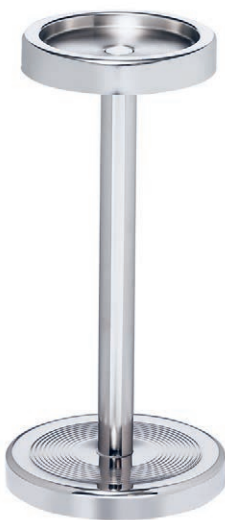

Bottle Cooler Stand stainless steel
Ø 17cm (inside) | Ø 21cm (outside) |
Ø 25cm (Base) | H 64cm
01483