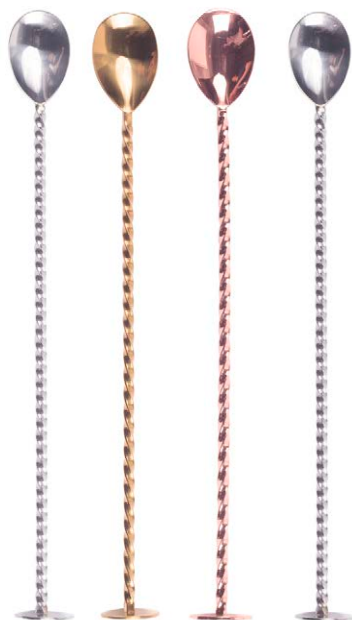

47 Ronin Barspoon  
 silver, gold, copper-plated or stainless steel  
 L 50cm  
 # 01017-SIL  
 # 01342-GOL  
 # 01342-COP  
 # 01342

47 Ronin  
Barspoon Long round end  
L 30cm  
# 00985

47 Ronin  
Barspoon Long round end  
L 35cm  
# 00986

47 Ronin  
Barspoon Long round end  
L 40cm  
# 00987

NEW

47 Ronin  
Spoon  
L 30cm  
# 02651

NEW

47 Ronin  
Skull Spoon  
L 39,5cm  
# 02653

47 Ronin  
Fork Spoon  
L 40cm  
# 00984

Bonzer Bar Mixing Spoon  
silver-, gold-, copper-plated or stainless steel  
L 25cm  
# 01353-SIL  
# 01353-GOL  
# 01353-COP  
# 01353

47 Ronin Bar Spoon  
silver, gold, copper, stainless steel, gun-metal black  
L 25cm  
# 00326-SIL  
# 00326-GOL  
# 00983  
# 00326  
# 00326-GM

Urban Barspoon  
2,5ml & 5ml  
L 27,5cm  
# 00397

Muddler Spoon  
twisted handle muddler end  
L 26,2cm  
# 00047