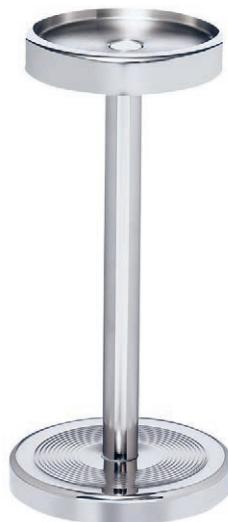

Bottle Cooler Stand stainless steel
Ø 19,5cm (inside) | Ø 25cm (outside) |
Ø 25cm (Base) | H 64cm
01484