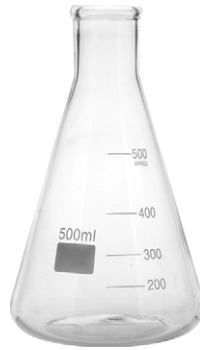

Narrow Flask glass
500ml | Ø 3,8-10,3cm | H 17cm
 # 01305