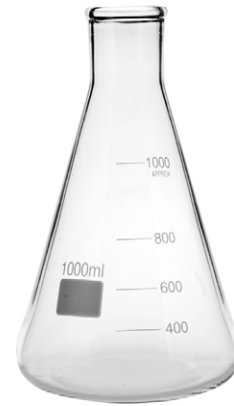

Narrow Flask glass
1000ml | Ø 4,5-13cm | H 22cm
 # 01304