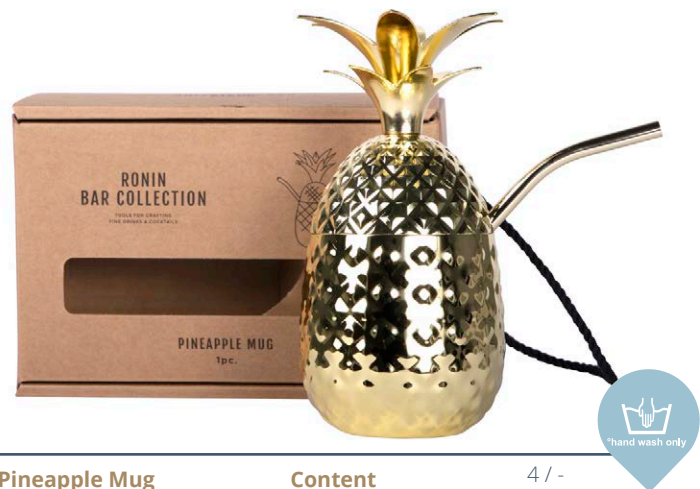

Pineapple Mug 4 / -
Box 22 x 14 x 12cm | 1pc.
01664

Content 4 / -
1x Pineapple mug with straw gold plated,
450ml