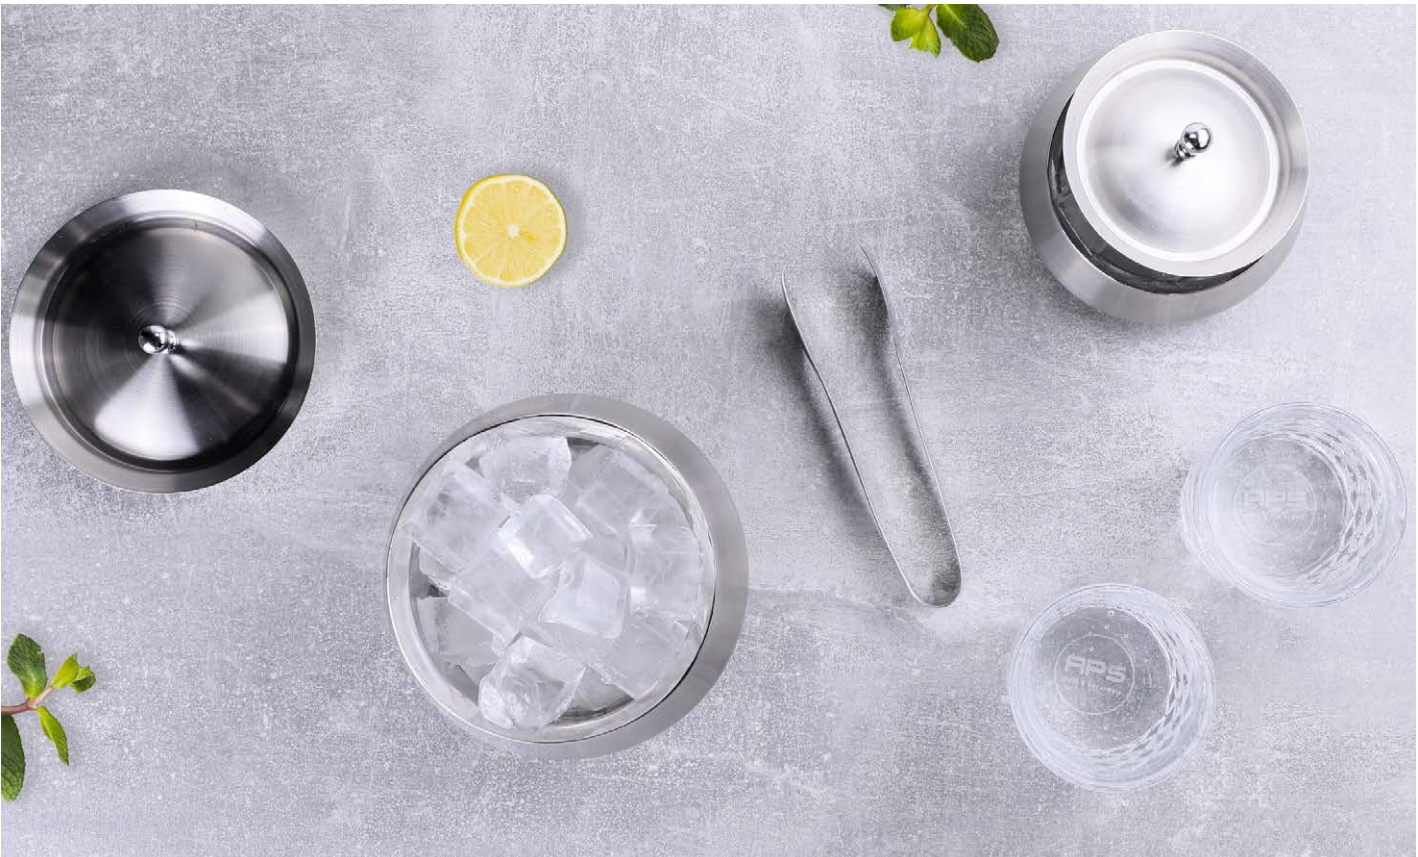

new double wall ice bucket

NEW

NEW