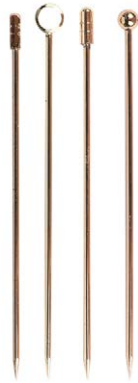

Cocktail Pick, stainless steel  
L 10cmL  
# **COM6980**

Cocktail Pick, stainless steel  
L 13,5cm  
# **COM6981**

Cocktail Pick Set  
4 Designs pro Set  
stainless steel  
L 10,5cm  
# 01609

Cocktail Pick Set  
4 Designs pro Set  
stainless steel  
L 10,5cm  
# 01609-COP