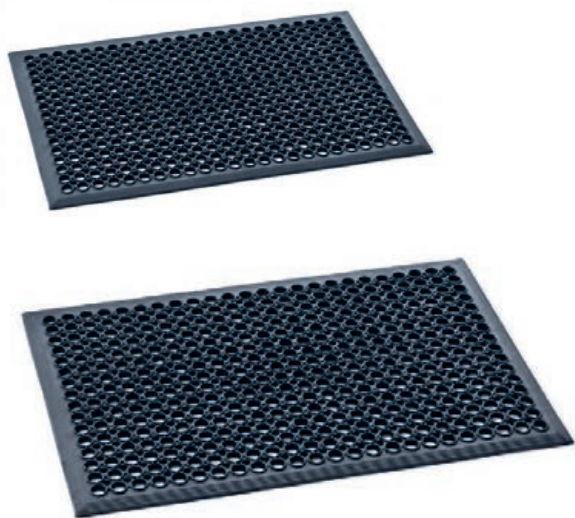

Floor Mat, anti-slip, black 91,5 x 91,5 cm
9982-915

NEW

Floor Mat, black rubber | 90 x 60 x 1,2cm
9980-600

Floor Mat, anti-slip, black rubber | 152,5 x 91,5 x 1,2cm
9980-152

NEW