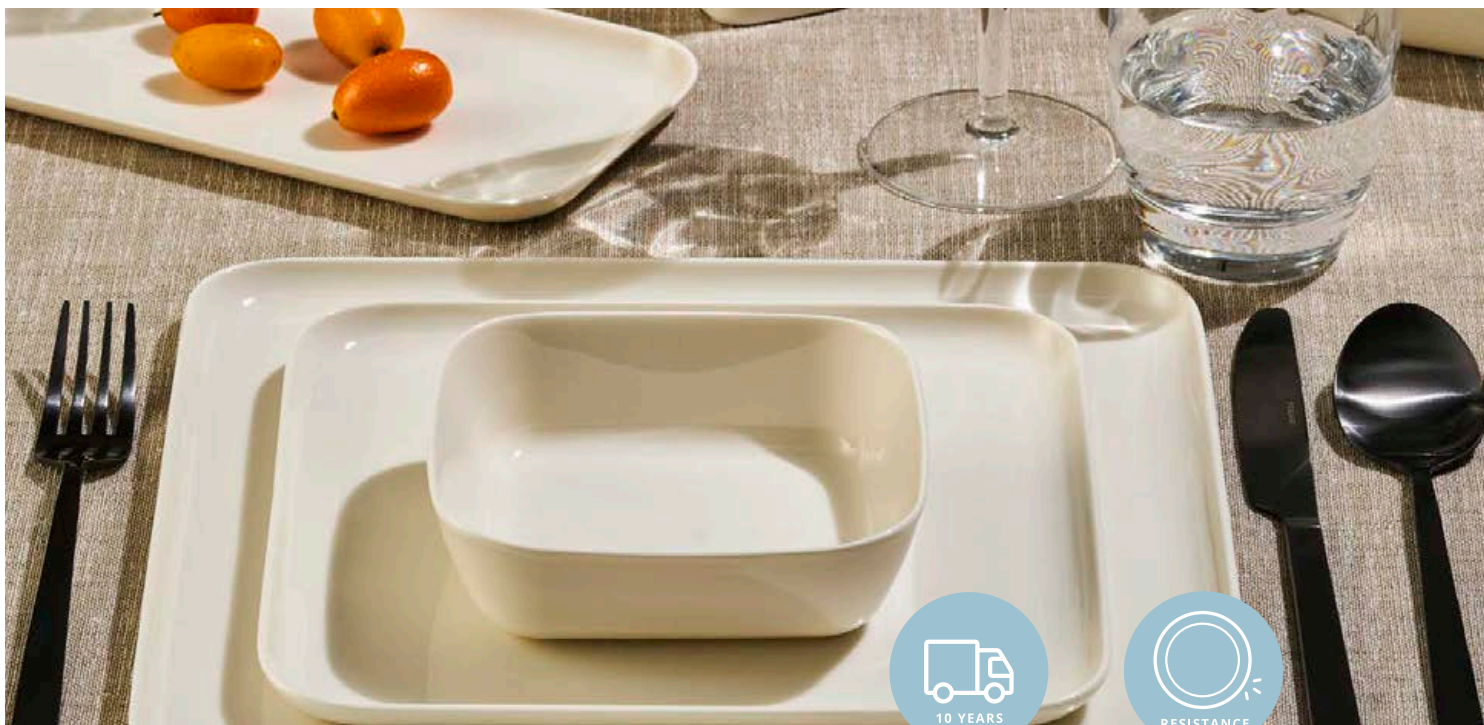

Oval Plate (Bottom glazed), 11CP28
H 1,45 cm | W 15,9 cm | L 28,2 cm
ALM005293

Oval Plate (Bottom glazed), 11CP32
H 1,45 cm | W 20,3 cm | L 32,35 cm
ALM004968

Bach Alumilite Tea Cup, 32BA20
ALM004372

Chopin Alumilite Tea Cup and Saucer, 22CP20
ALM004982

SUPPLY
GUARANTEE

ANTI-CHIP
GUARANTEE

Cortot Alumilite **NEW**