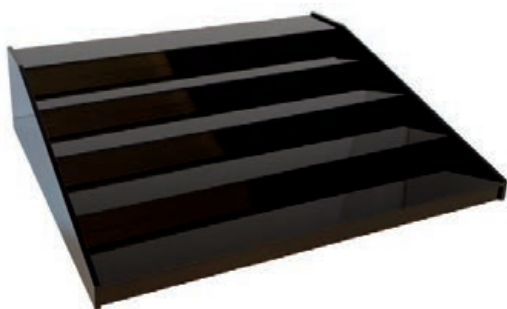

WITHOUT LED
9cm | acrylic | 50 x 10 x 9cm
01148

SMALL

LED
6cm | acrylic | 50 x 10 x 6cm
01147-LED

WITHOUT LED
6cm | acrylic | 50 x 10 x 6cm
01147

Bottle Stair
acrylic | 3 steps | 50 x 30 x 15cm
00127-BLK

Bottle Stair
acrylic | 3 steps | 50 x 30 x 15cm
00127
00127-LED