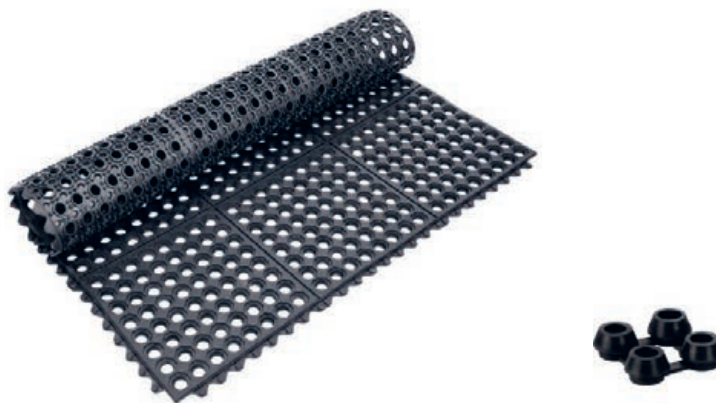

Floor Mat, anti-slip, black 91,5 x 91,5 cm
9982-915

Interlocking Element for Anti Fatigue Floor Mat anti-slip
01092-HRN

Service – Hygiene