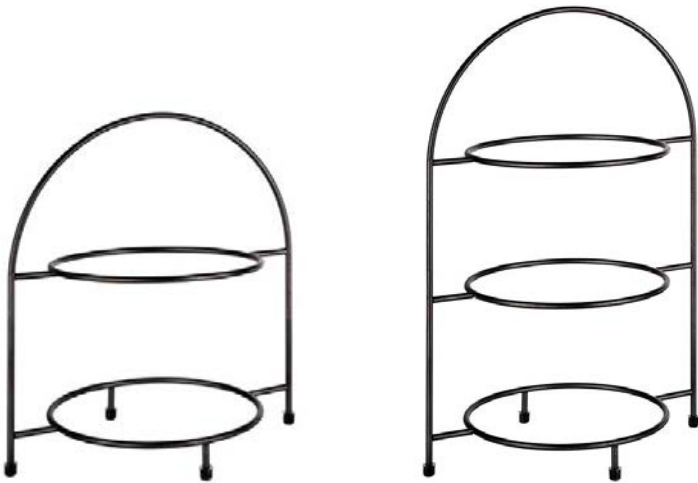

Stainless steel

Copper finish

Tabletop – Serving Ware