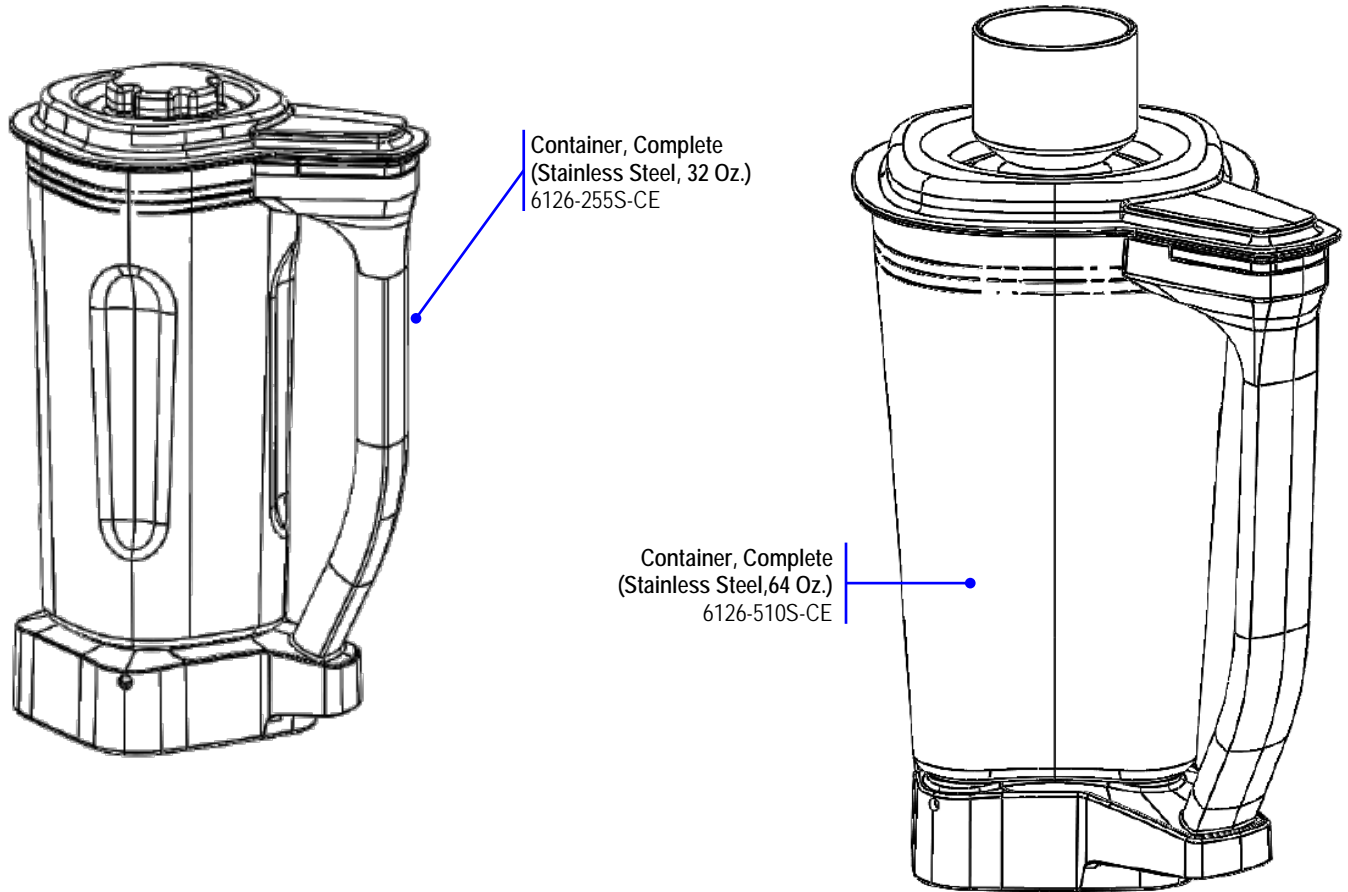

Parts & Accessories Diagram

PROPRIETARY RIGHTS NOTICE This document and all information contained within it is the property of Hamilton Beach Brands, Inc. (HBB). It is confidential and proprietary and has been provided to you for a limited purpose. It must be returned or destroyed upon request. Disclosure, reproduction or use of this document and any information contained within it, in full or in part, for any purpose is forbidden without the prior written consent of HBB. No photographs may be taken of any article fabricated or assembled from this document without the prior written consent of HBB.

Accessories

Container Washer
BCR100

  4421 Waterfront Drive Glen Allen, VA 23060	Revision	Remove 6126-510					Rev. Date:							
	Description:						DOC11343		Page:	3 of 3	Document #:	540101501	Rev:	B
	Request #: