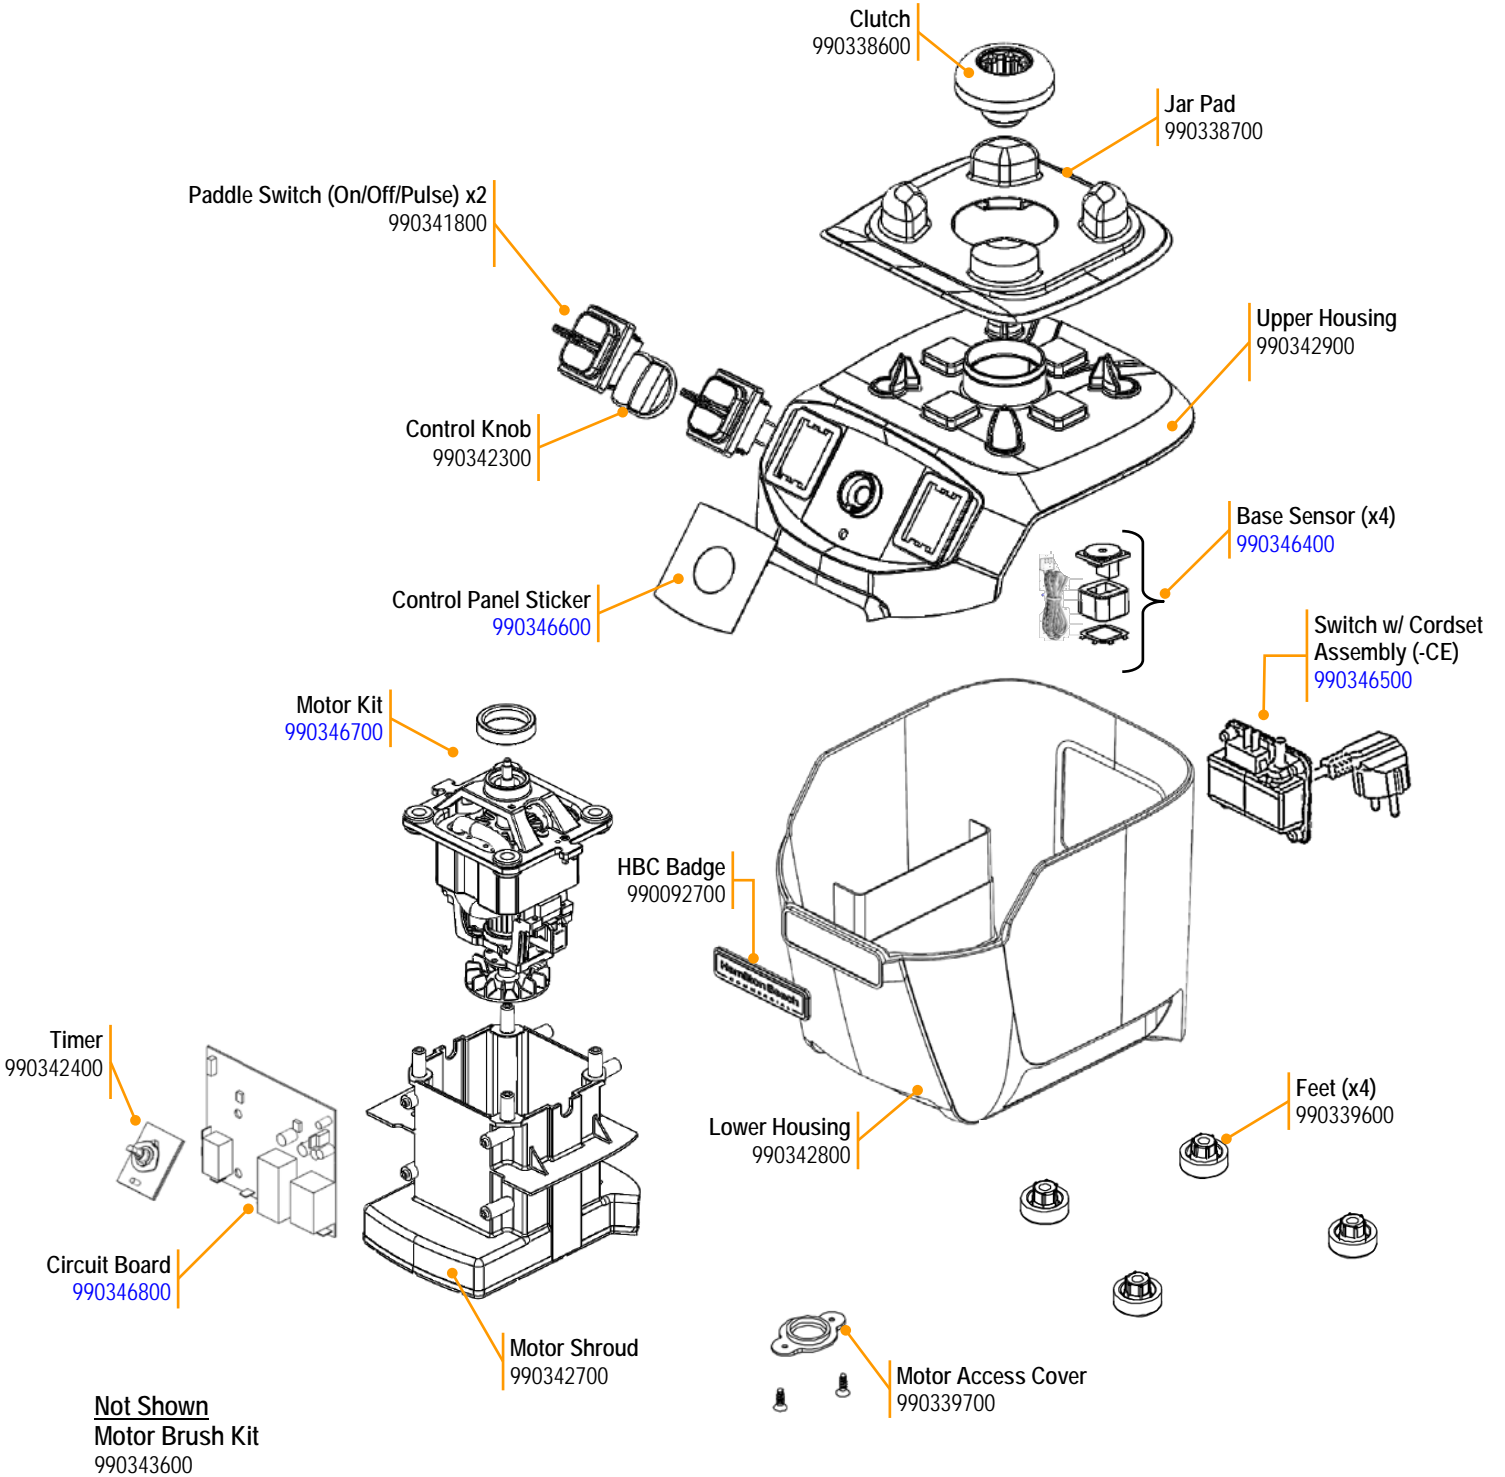

Replacement Parts

 <p>Hamilton Beach 4421 Waterfront Drive Glen Allen, VA 23060</p>	Revision Description:	Remove 6126-510				Rev. Date:
	Request #:	DOC11343	Page:	1 of 3	Document #:	7/27/2020
					540101501	Rev: B

4421 Waterfront Drive Glen Allen, VA 23060	Revision	Remove 6126-510					Rev. Date:
	Description:	Request #:	DOC11343	Page:	2 of 3	Document #:	7/27/2020
					540101501	Rev:	B

Parts & Accessories Diagram

Accessories

Container Washer
BCR100

 4421 Waterfront Drive Glen Allen, VA 23060	Revision	Remove 6126-510					Rev. Date:		
	Description:						DOC11343		Page:
	Request #:								