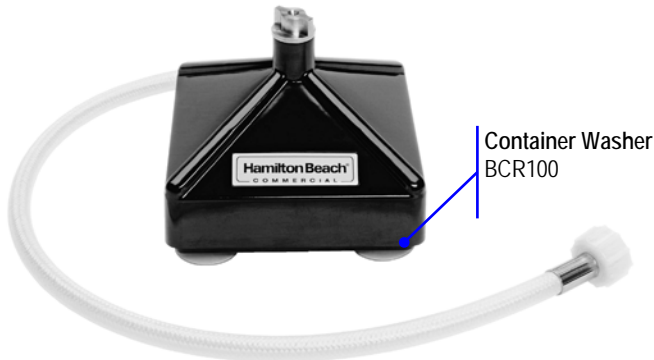

Parts & Accessories Diagram

PROPRIETARY RIGHTS NOTICE This document and all information contained within it is the property of Hamilton Beach Brands, Inc. (HBB). It is confidential and proprietary and has been provided to you for a limited purpose. It must be returned or destroyed upon request. Disclosure, reproduction or use of this document and any information contained within it, in full or in part, for any purpose is forbidden without the prior written consent of HBB. No photographs may be taken of any article fabricated or assembled from this document without the prior written consent of HBB.

Accessories

Container Washer
BCR100

  4421 Waterfront Drive Glen Allen, VA 23060	Revision	Remove 6126-510					Rev. Date:							
	Description:						DOC11343		Page:	3 of 3	Document #:	540101501	Rev:	B
	Request #: