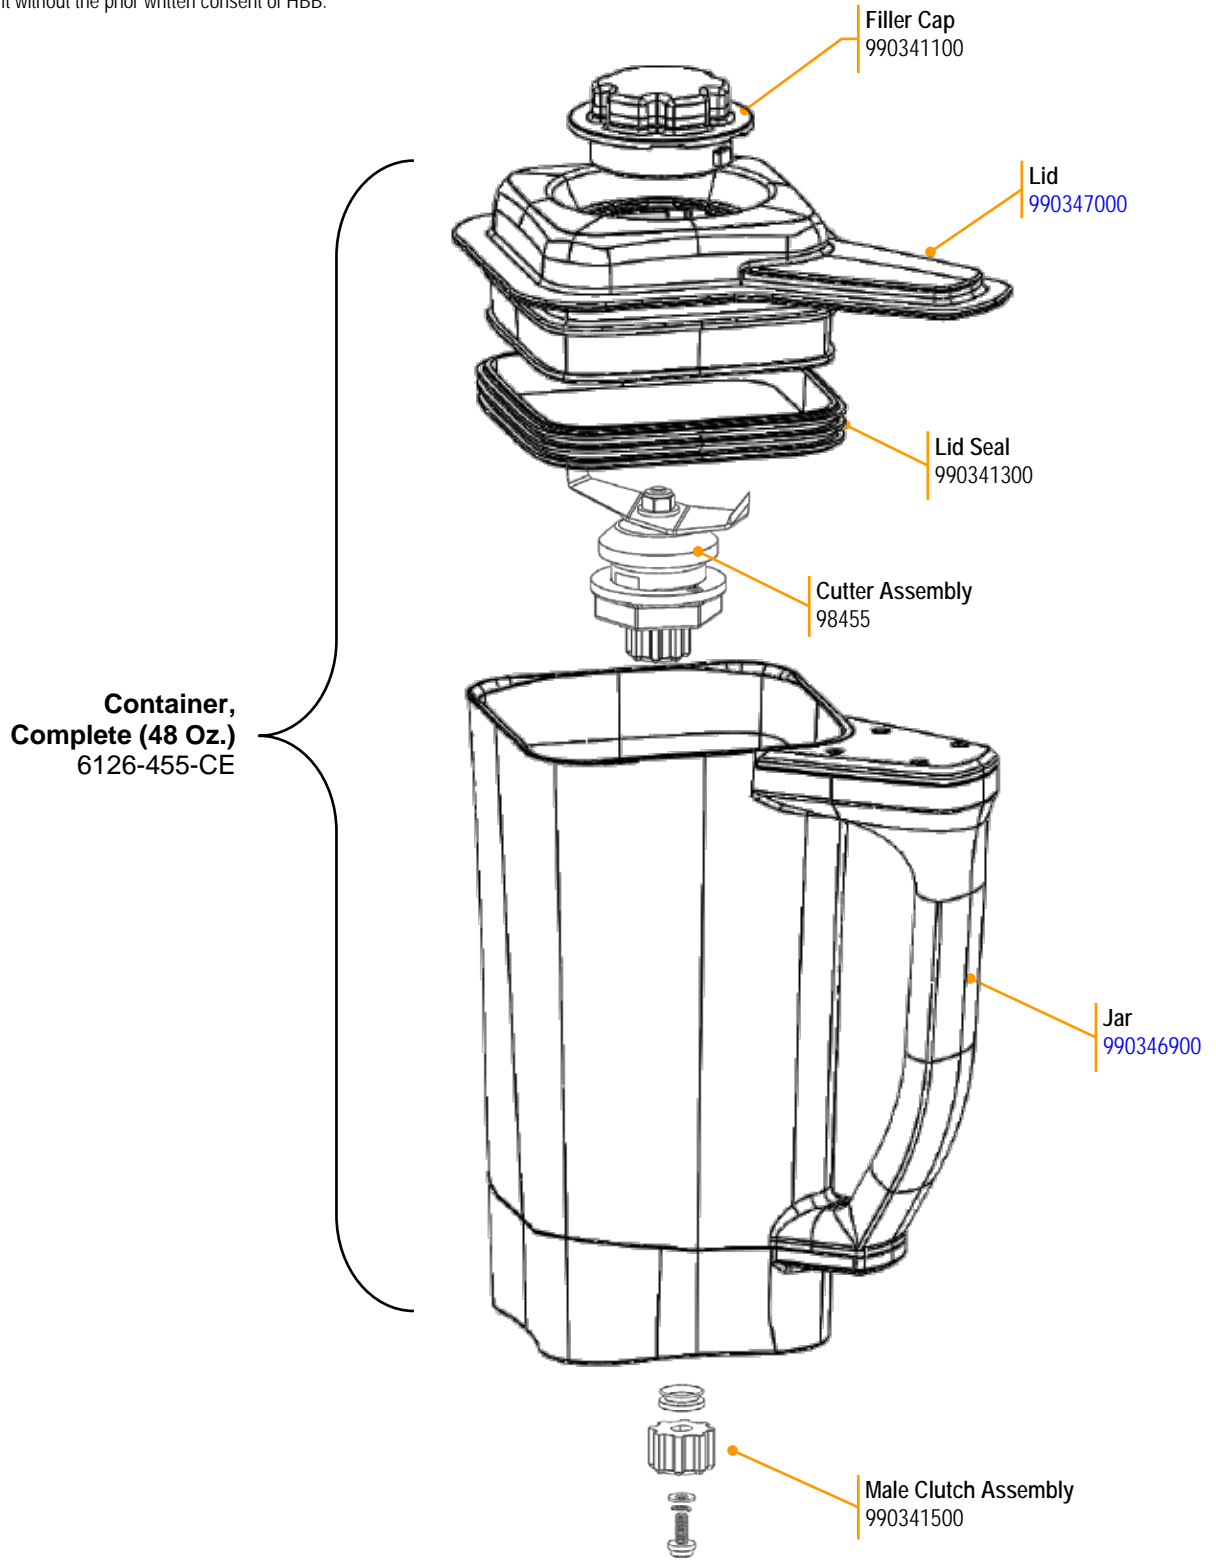

Parts & Accessories Diagram

PROPRIETARY RIGHTS NOTICE This document and all information contained within it is the property of Hamilton Beach Brands, Inc. (HBB). It is confidential and proprietary and has been provided to you for a limited purpose. It must be returned or destroyed upon request. Disclosure, reproduction or use of this document and any information contained within it, in full or in part, for any purpose is forbidden without the prior written consent of HBB. No photographs may be taken of any article fabricated or assembled from this document without the prior written consent of HBB.

4421 Waterfront Drive Glen Allen, VA 23060	Revision	Remove 6126-510					Rev. Date:
	Description:	Request #:	DOC11343	Page:	2 of 3	Document #:	7/27/2020
					540101501	Rev:	B