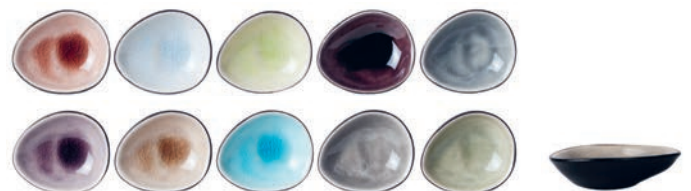

Streetfood Festival Plate - 10pcs. / 10colours
L 6,9cm | B 5,9cm
970010