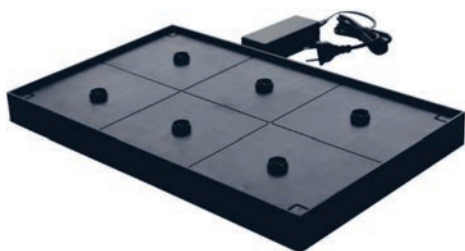

## Charging stand

6in1 charging stand for Ofelia, Olivia  
# 02362

Product Demo Video

Interior – LED dimmer lamp

VOTIVES  
*Candlelight*

Carl Philipp (@carl.philipp)

Glass Votive Smoke  
H 6,2cm | Ø 5,7cm | 6 / 48  
# 00993-GRY