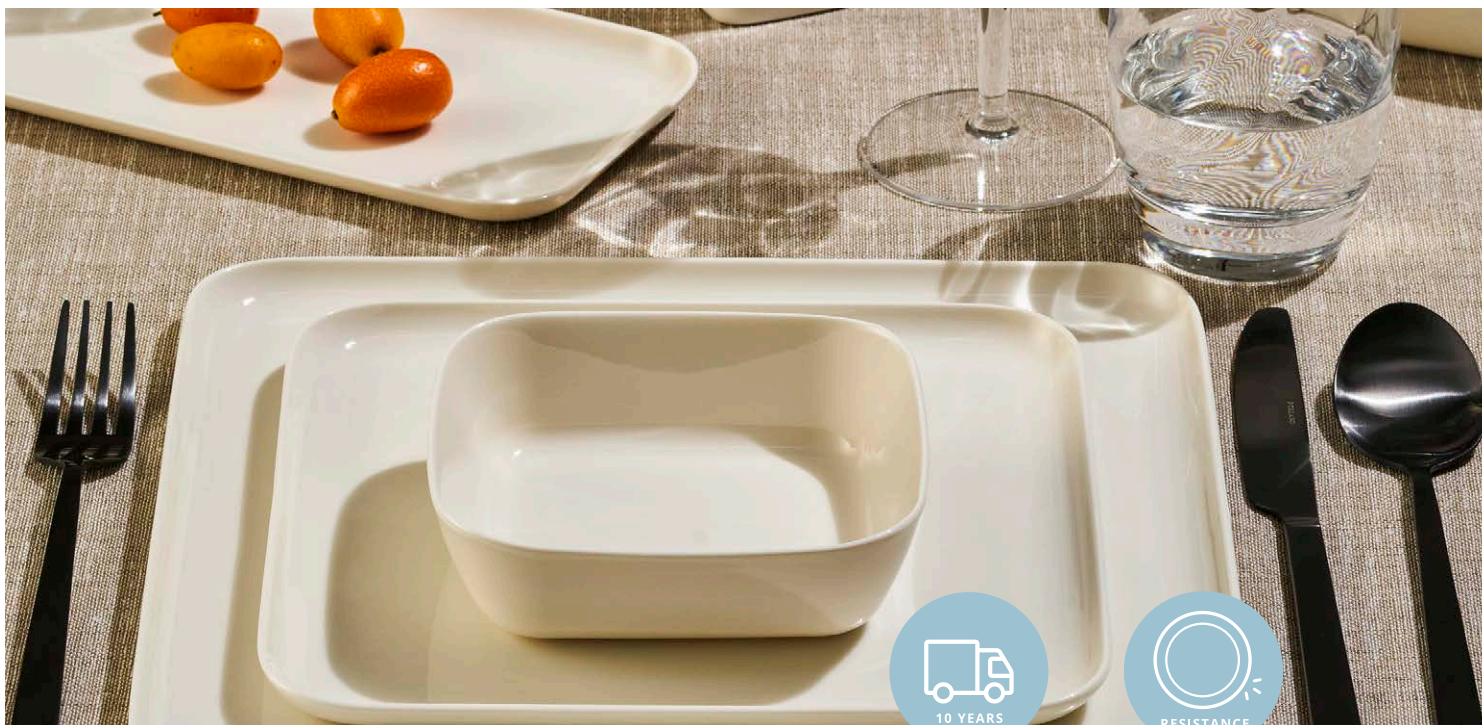

Oval Plate (Bottom glazed), 11CP28
H 1,45 cm | W 15,9 cm | L 28,2 cm
ALM005293

Oval Plate (Bottom glazed), 11CP32
H 1,45 cm | W 20,3 cm | L 32,35 cm
ALM004968

Bach Alumilite Tea Cup, 32BA20
ALM004372

Chopin Alumilite Tea Cup and Saucer, 22CP20
ALM004982

SUPPLY
GUARANTEE

ANTI-CHIP
GUARANTEE

Cortot Alamilite **NEW**