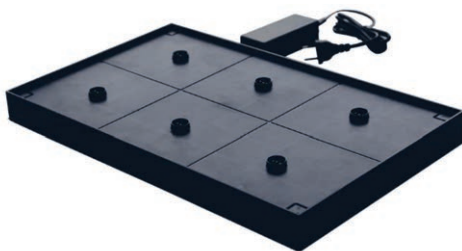

Charging stand

6in1 charging stand for Ofelia, Olivia
02362

Product Demo Video