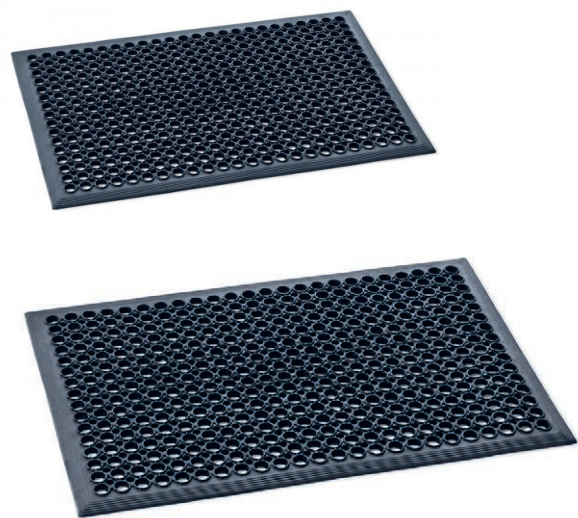

PVC Table stabilizers
Tub 25pcs
01959

Umbrella-Machine - stainless steel
22,8 x 29 x 80,5cm | for 100 bags
00746
Bags 100 pcs.
00746-BAG

Stand ashtray
with removable collection container
powder coated steel, black
H 9,2cm | Ø 13cm | baseplate Ø 35cm
1127-350

NEW

Floor Mat, black
rubber | 90 x 60 x 1,2cm
9980-600

Floor Mat, anti-slip, black
rubber | 152,5 x 91,5 x 1,2cm
9980-152

NEW

Floor Mat, anti-slip, black
91,5 x 91,5 cm
9982-915

Interlocking Element for Anti Fatigue Floor Mat
anti-slip
01092-HRN