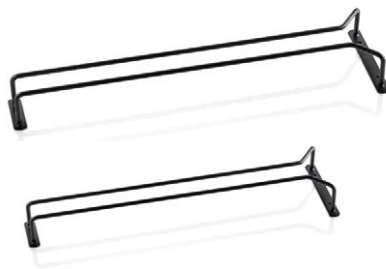

Napkin holder
Powder-coated, black
L 13,3cm | B 6,7cm | H 14cm
1402-013

Napkin holder for 33 napkins with 1/4 fold
Powder-coated, black
L 19cm | B 19cm | H 6,5cm
1402-019

Napkin holder URBAN, metal,
black, for approx. 50 napkins
L 19cm | B 19cm | H 7,5cm
ASS11770

Tip Tray
black plastic
00651-BLK

Tip Tray
stainless steel
00650

Check Pick
Ø 7cm | H 15cm
00636

Menu Card Clip – short
harp stand | Ø 5,8cm | H 15cm
00357

Menu Card Holder Ring
Ø 5,5cm | H 5cm
00214

Menu Card Clip
8 x 8 x 2cm
00635

Menu Card Clip – long
harp stand | Ø 5,8cm | H 20cm
00358

Glass Holder
ceiling mount | 30,5cm
00693
ceiling mount | 41cm
00694

Glass rail
Powder-coated, black
L 41,5cm # 1426-403
L 61,5cm # 1426-603

Slide Order Rack
aluminium | 90cm
00179