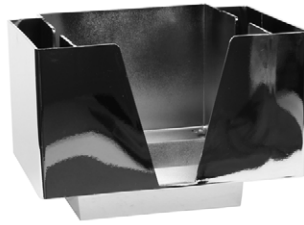

Bar Caddy Square
chrome optic | 14,3 x 19,3 x 13,7cm
00381-CHR