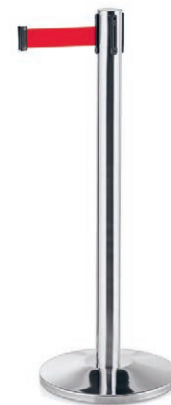

Barrier post Joinflex
stainless steel, polished
with integrated 3m belt strap in red or black
H 105cm | Ø 35cm
red # 1313-134
black # 1313-634