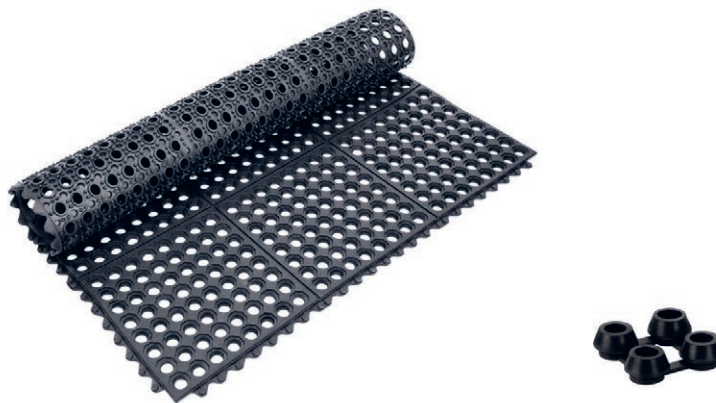

PVC Table stabilizers
Tub 25pcs
01959

Umbrella-Machine - stainless steel
22,8 x 29 x 80,5cm | for 100 bags
00746
Bags 100 pcs.
00746-BAG

Stand ashtray
with removable collection container
powder coated steel, black
H 9,2cm | Ø 13cm | baseplate Ø 35cm
1127-350

NEW

Floor Mat, black
rubber | 90 x 60 x 1,2cm
9980-600

Floor Mat, anti-slip, black
rubber | 152,5 x 91,5 x 1,2cm
9980-152

NEW

Floor Mat, anti-slip, black
91,5 x 91,5 cm
9982-915

Interlocking Element for Anti Fatigue Floor Mat
anti-slip
01092-HRN