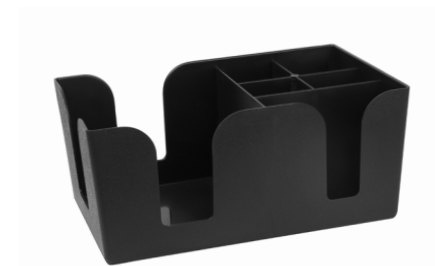

NEW

NEW

NEW

Napkin Holder
stainless steel | 11 x 11 x 11cm
stainless steel # 02421
with copper plating # 02421-COP
with black powder coating # 02421-BLK

Napkin Holder
14 x 14 x 10cm
clear # **00380-CLR**
black # **00380-BLK**
chrome optic # **00380-CHR**

Napkin Dispenser
stainless steel
00623

Bar Caddy
black | 25 x 11 x 15cm
00080-BLK

Bar Caddy
chrome optic | 24 x 11 x 15cm
00080-CHR

Bar Caddy
white | 25 x 11 x 15cm
00080-WHT

Bar Caddy
blue | 24 x 11 x 15cm
00080-BLU