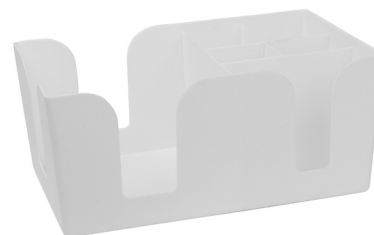

Bar Caddy
white | 25 x 11 x 15cm
00080-WHT