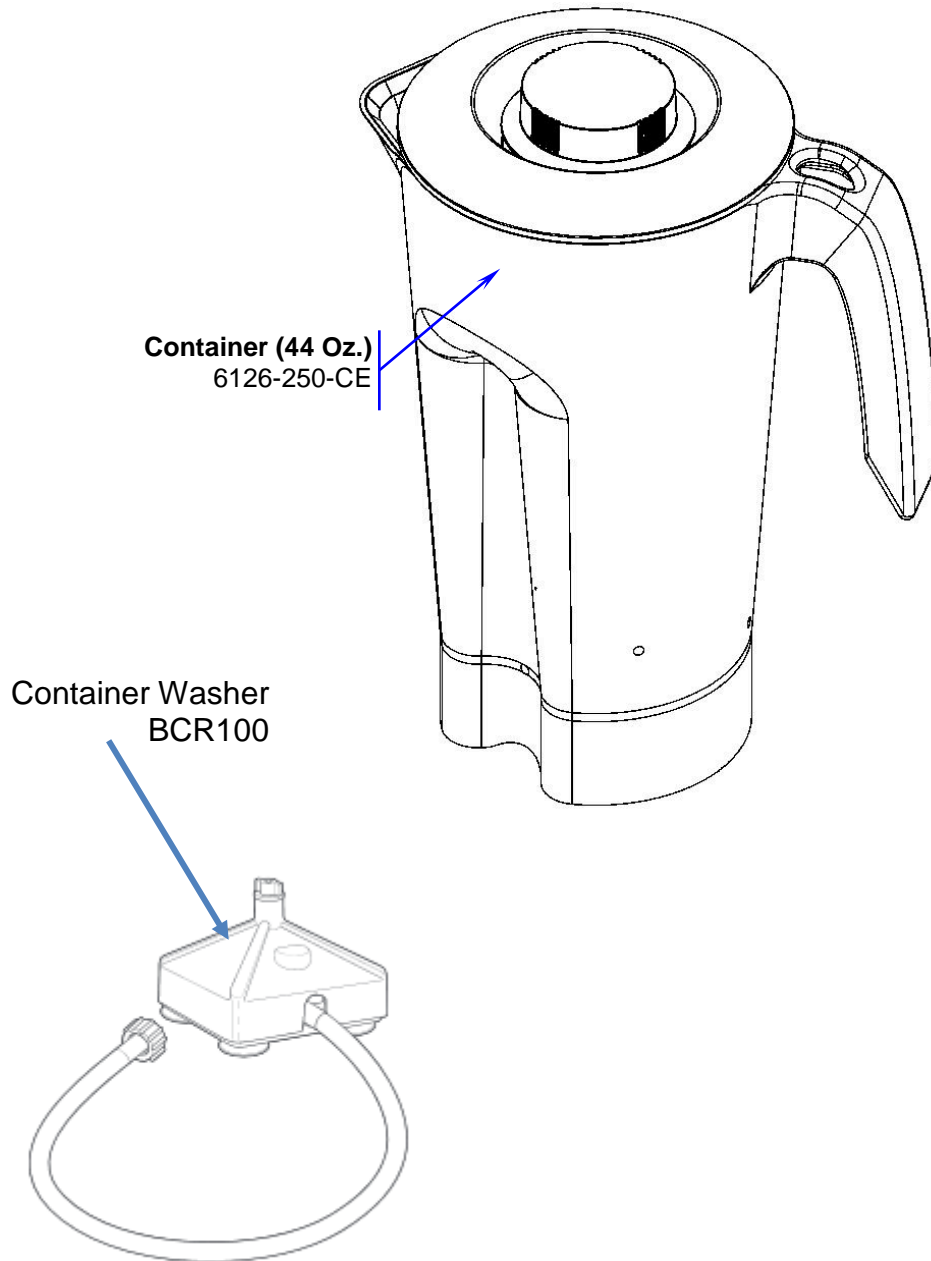

Parts and Accessories Diagram

Model HBB250S-CE

PROPRIETARY RIGHTS NOTICE This document and all information contained within it is the property of Hamilton Beach Brands, Inc. (HBB). It is confidential and proprietary and has been provided to you for a limited purpose. It must be returned or destroyed upon request. Disclosure, reproduction or use of this document and any information contained within it, in full or in part, for any purpose is forbidden without the prior written consent of HBB. No photographs may be taken of any article fabricated or assembled from this document without the prior written consent of HBB.

Accessories

  4421 Waterfront Drive Glen Allen, VA 23060	Revision Description:	Update Lower Housing part number.				
	Request Number:	DOC6893	Revision Date:	7/18/2016	Approved by:	DOC6893
	Issue Code(s):		Page:	5 of 5	Document #:	540030000
					Rev:	C