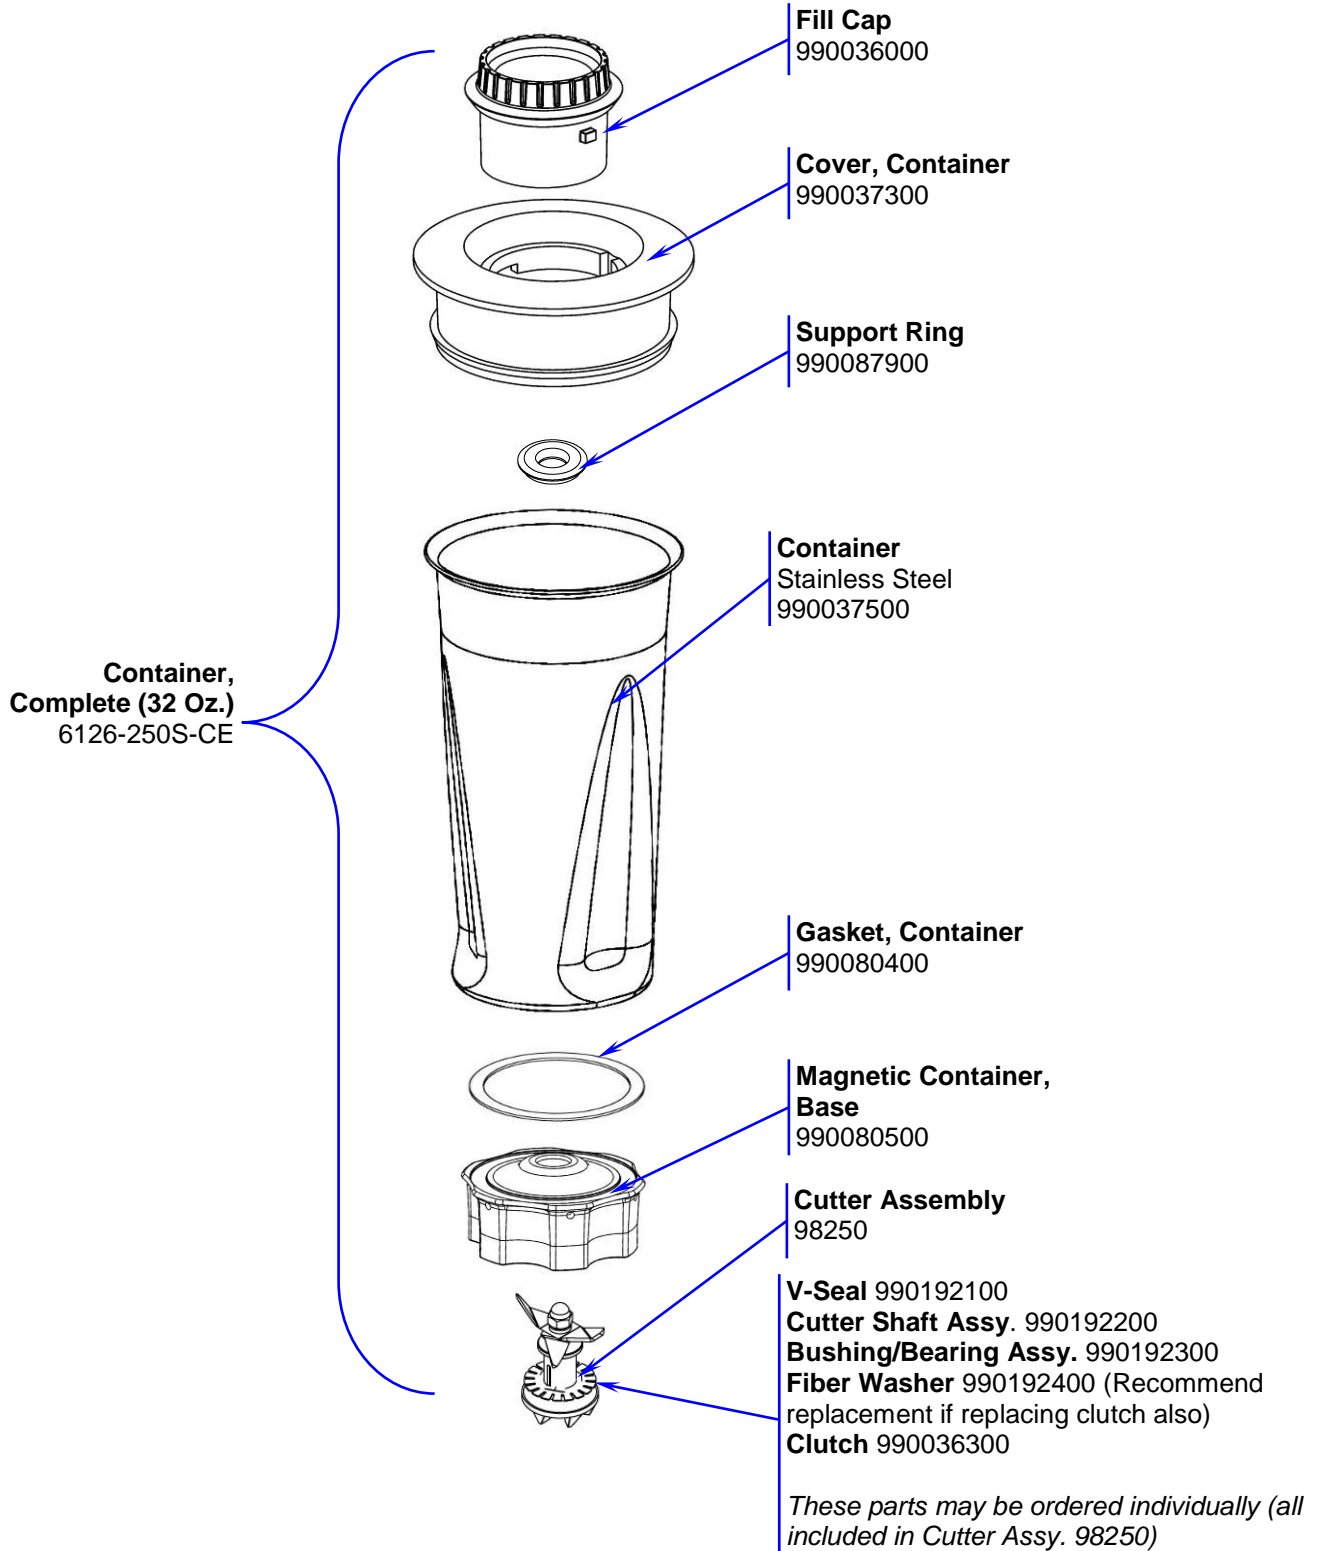

Parts and Accessories Diagram

Model HBB250S-CE

PROPRIETARY RIGHTS NOTICE This document and all information contained within it is the property of Hamilton Beach Brands, Inc. (HBB). It is confidential and proprietary and has been provided to you for a limited purpose. It must be returned or destroyed upon request. Disclosure, reproduction or use of this document and any information contained within it, in full or in part, for any purpose is forbidden without the prior written consent of HBB. No photographs may be taken of any article fabricated or assembled from this document without the prior written consent of HBB.

  4421 Waterfront Drive Glen Allen, VA 23060	Revision Description:	Update Lower Housing part number.						
	Request Number:	DOC6893	Revision Date:	7/18/2016	Approved by:	DOC6893		
	Issue Code(s):		Page:	2 of 5	Document #:	540030000	Rev:	C