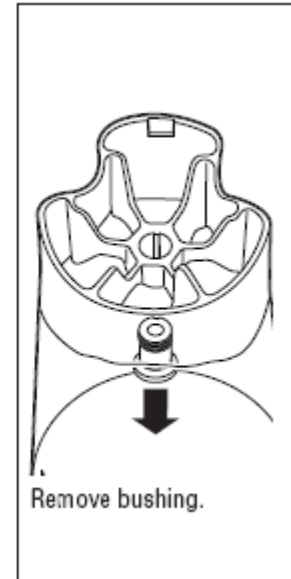

#### Removing the old cutter assembly

Hold the blades with a  
cloth. Unscrew the clutch  
counterclockwise.

Remove the clutch and  
felt washer.

Remove the shaft and  
blade assembly

Use a flathead screw-  
driver to flatten the tabs  
on the tab washer.

Remove the nut by  
turning counterclockwise  
by hand. Then remove  
the tab washer and  
pressure washer.

Remove bushing.

<p>4421 Waterfront Drive Glen Allen, VA 23060</p>	Revision Description: Update Lower Housing part number.					
	Request Number: DOC6893	Revision Date: 7/18/2016	Approved by:	DOC6893		
	Issue Code(s):	Page: 3 of 5	Document #: 540030000	Rev: C		

## Parts and Accessories Diagram