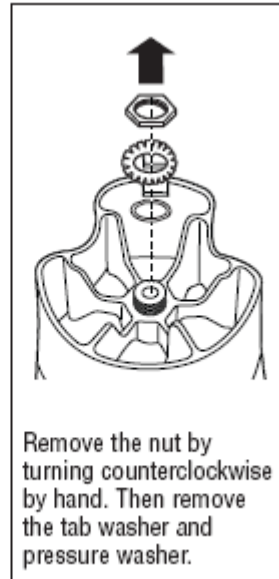

#### ⚠ WARNING

**Cut Hazard**  
Handle cutter  
assembly with  
care.  
Failure to follow  
these instructions  
can result in cuts  
or other injuries.

#### Removing the old cutter assembly

Hold the blades with a  
cloth. Unscrew the clutch  
counterclockwise.

Remove the clutch and  
felt washer.

Remove the shaft and  
blade assembly

Use a flathead screw-  
driver to flatten the tabs  
on the tab washer.

Remove the nut by  
turning counterclockwise  
by hand. Then remove  
the tab washer and  
pressure washer.

Remove bushing.

<p>4421 Waterfront Drive Glen Allen, VA 23060</p>	Revision Description: Update Lower Housing part number.					
	Request Number: DOC6893	Revision Date: 7/18/2016	Approved by:	DOC6893		
	Issue Code(s):	Page: 3 of 5	Document #: 540030000	Rev: C		

## Parts and Accessories Diagram