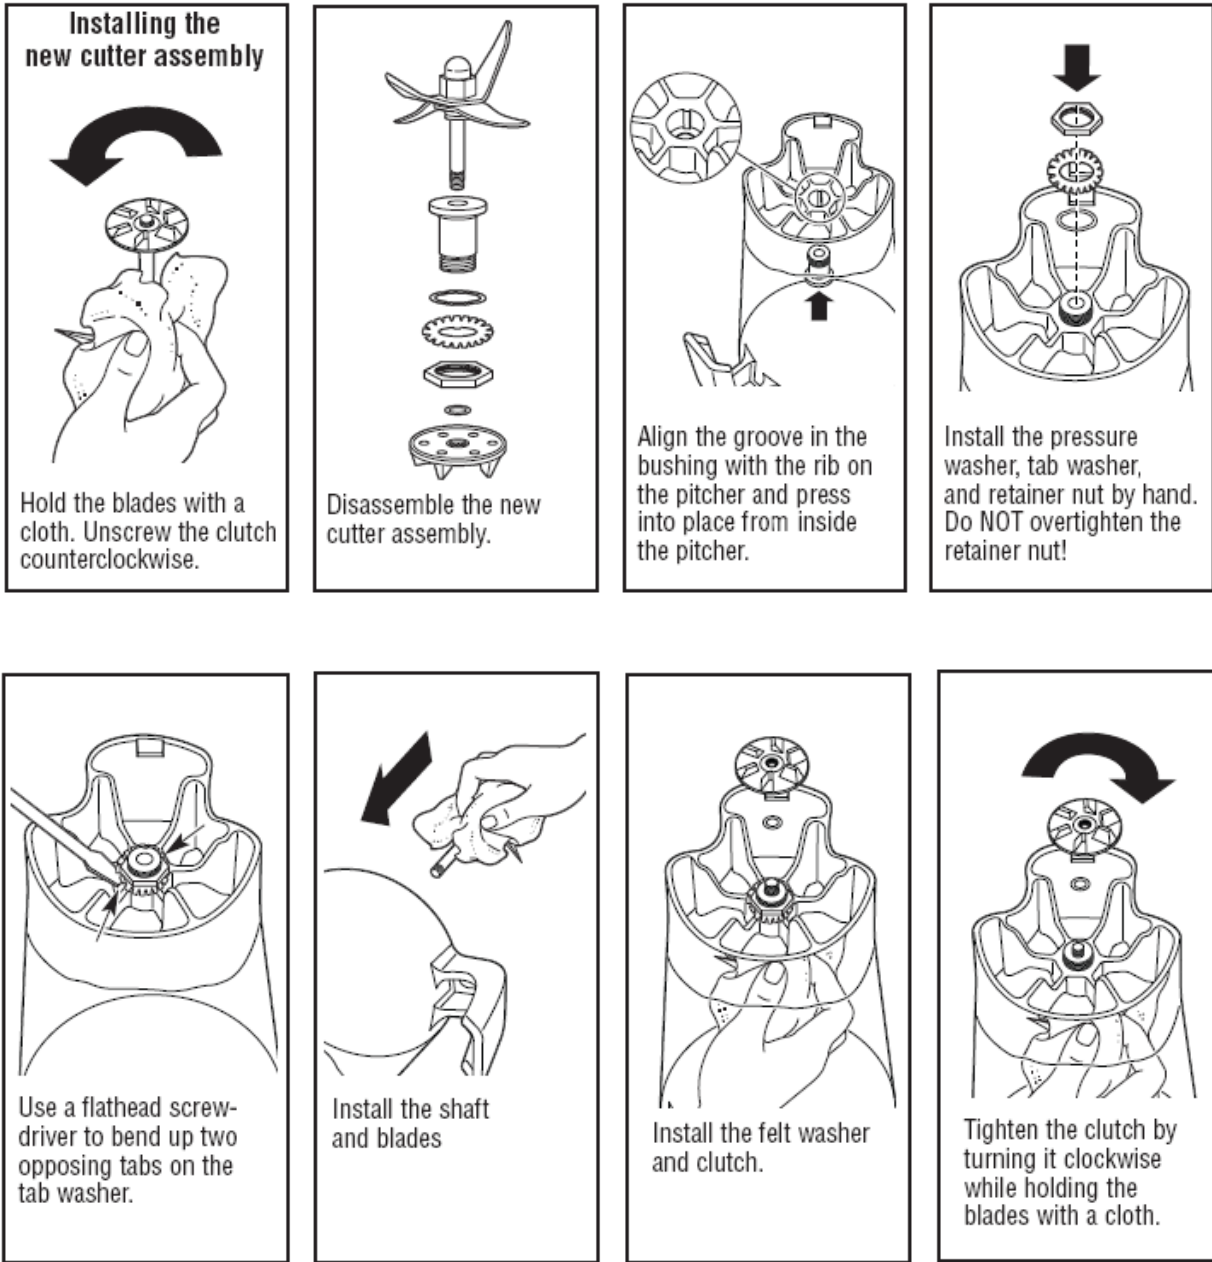

Parts and Accessories Diagram

Model HBB250S-CE

PROPRIETARY RIGHTS NOTICE This document and all information contained within it is the property of Hamilton Beach Brands, Inc. (HBB). It is confidential and proprietary and has been provided to you for a limited purpose. It must be returned or destroyed upon request. Disclosure, reproduction or use of this document and any information contained within it, in full or in part, for any purpose is forbidden without the prior written consent of HBB. No photographs may be taken of any article fabricated or assembled from this document without the prior written consent of HBB.

4421 Waterfront Drive Glen Allen, VA 23060	Revision Description: Update Lower Housing part number.					
	Request Number: DOC6893	Revision Date: 7/18/2016	Approved by:	DOC6893		
	Issue Code(s):	Page: 4 of 5	Document #: 540030000	Rev: C