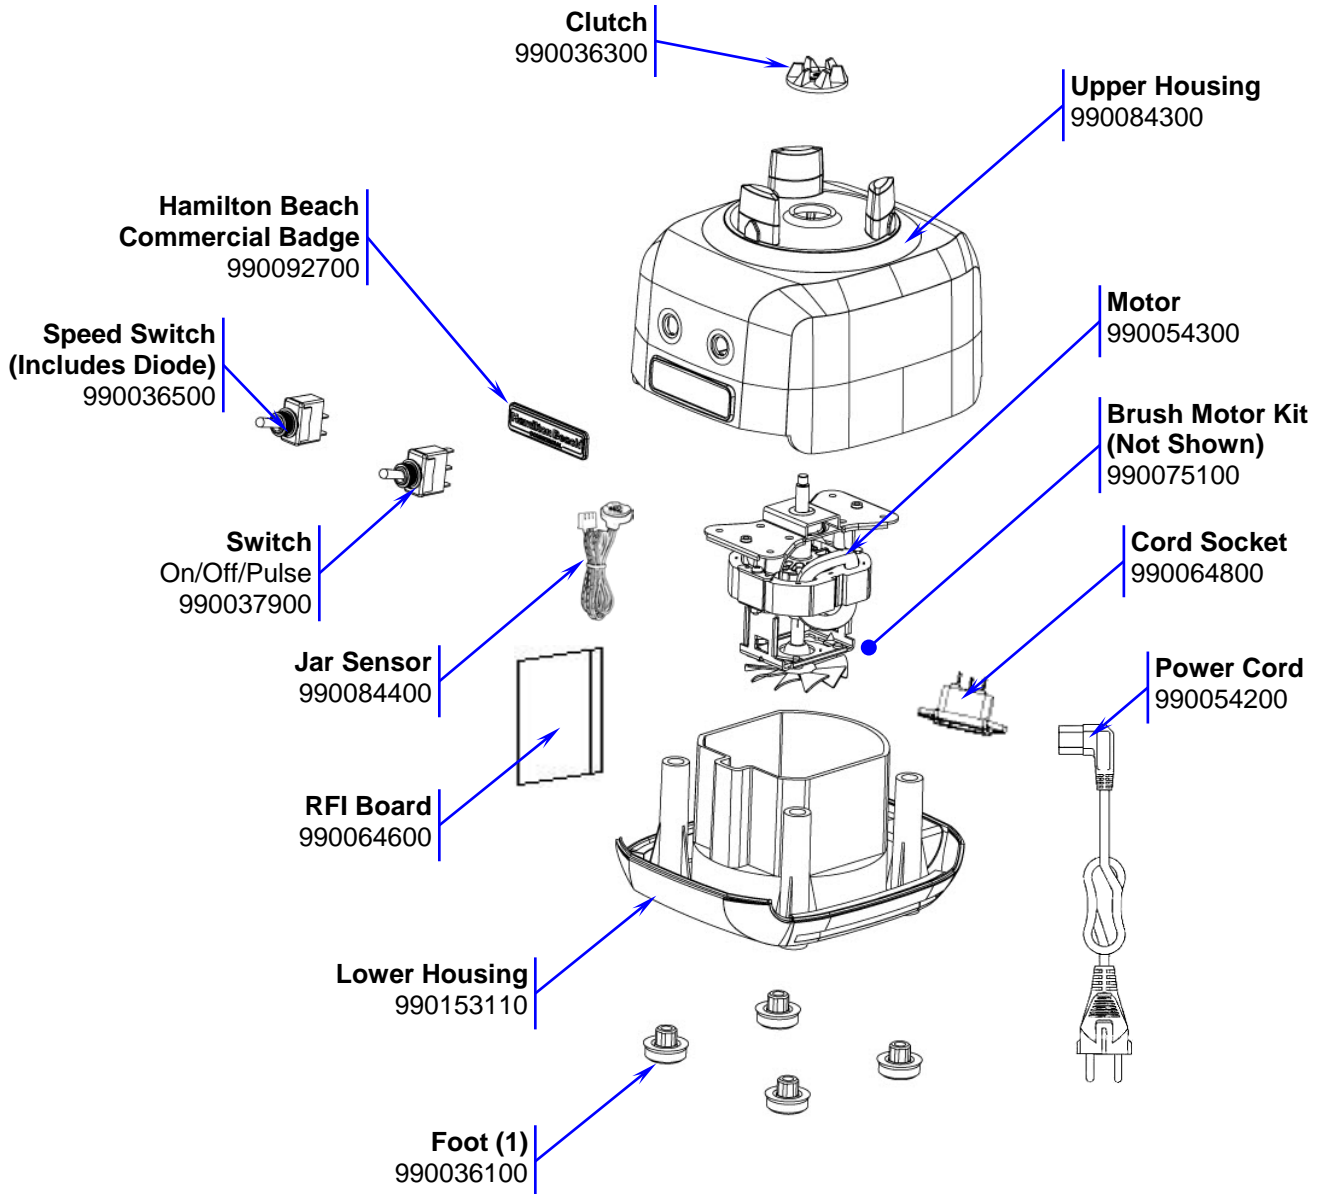

### Replacement Parts

 <p>Hamilton Beach 4421 Waterfront Drive Glen Allen, VA 23060</p>	Revision Description:	Update Lower Housing part number.				
	Request Number:	DOC6893	Revision Date:	7/18/2016	Approved by:	DOC6893
	Issue Code(s):		Page:	1 of 5	Document #:	540030000
					Rev:	C