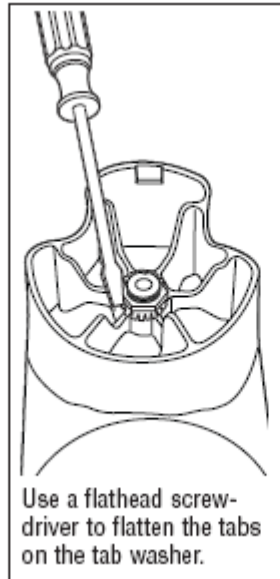

#### Removing the old cutter assembly

Hold the blades with a  
cloth. Unscrew the clutch  
counterclockwise.

Remove the clutch and  
felt washer.

Remove the shaft and  
blade assembly

Use a flathead screw-  
driver to flatten the tabs  
on the tab washer.

Remove the nut by  
turning counterclockwise  
by hand. Then remove  
the tab washer and  
pressure washer.

Remove bushing.

<p>4421 Waterfront Drive Glen Allen, VA 23060</p>	Revision Description: Update Lower Housing part number.					
	Request Number: DOC6893	Revision Date: 7/18/2016	Approved by:	DOC6893		
	Issue Code(s):	Page: 3 of 5	Document #: 540030000	Rev: C		